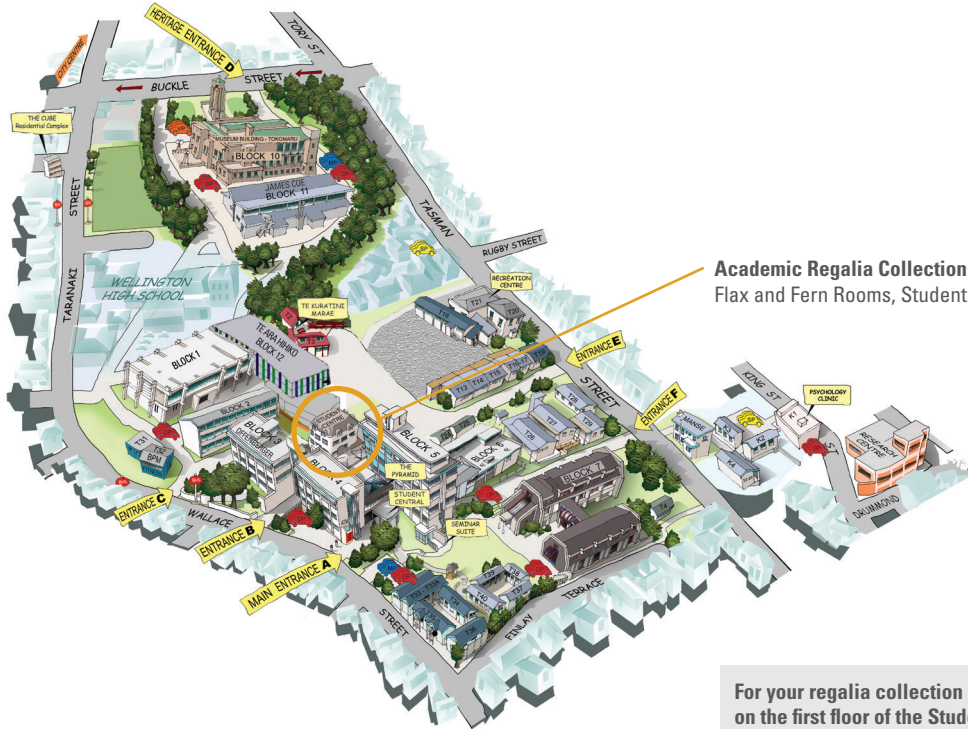

CAMPUS MAP HE MAHERE

Academic Regalia Collection
Flax and Fern Rooms, Student Services Trust Building

For your regalia collection please go to the Flax and Fern rooms on the first floor of the Student Services Trust Building above Tussock Caf . There will be limited free parking around campus on 27 and 28 May.